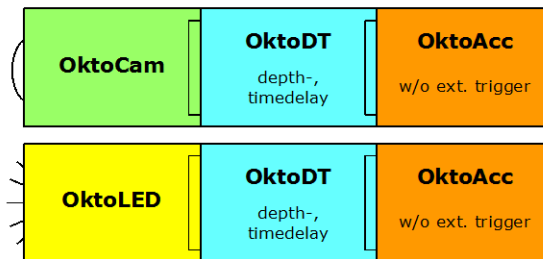

Autonomous camera and floodlight systems

Available modules

Scenarios (sample)

For stand-alone operations

For stand-alone and depth or time controlled operations

For stand-alone and depth or time controlled operations with floodlight triggering

(further floodlights are possible)

For externally supplied and triggered operations