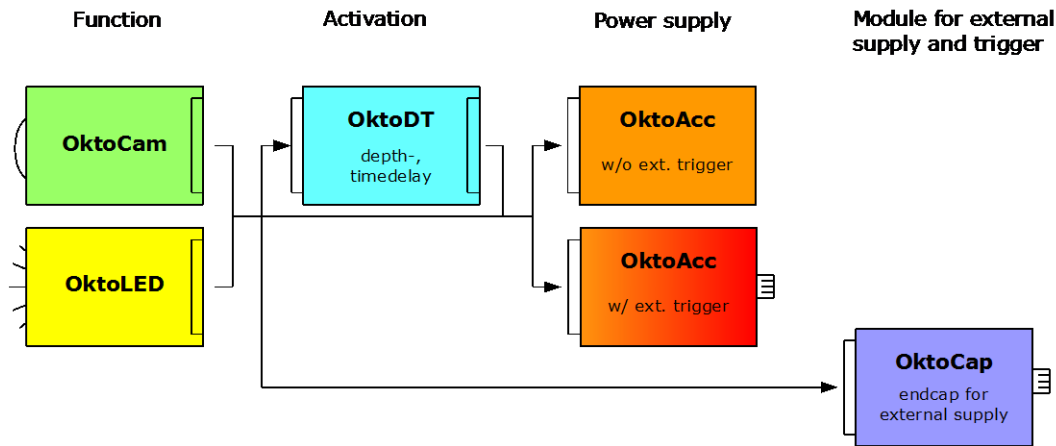

Autonomous camera and floodlight systems

Available modules

Scenarios (sample)

For stand-alone operations

For stand-alone and depth or time controlled operations

For stand-alone and depth or time controlled operations with floodlight triggering

(further floodlights are possible)

For externally supplied and triggered operations