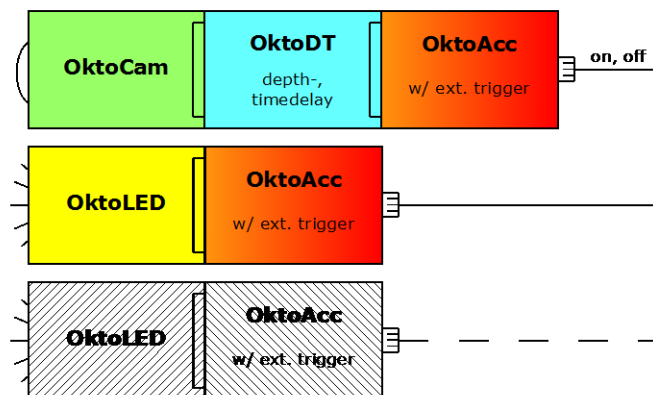

Autonomous camera and floodlight systems

Available modules

Scenarios (sample)

For stand-alone operations

For stand-alone and depth or time controlled operations

For stand-alone and depth or time controlled operations with floodlight triggering

(further floodlights are possible)

For externally supplied and triggered operations